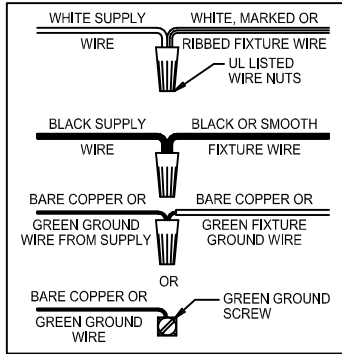

CAUTION: Read instructions carefully and turn electricity off at main circuit breaker panel before beginning installation.

500156

WARNING - If any Special Control Devices are used with this Fixture, Follow the Instructions Carefully to assure full compliance with N.E.C. requirements. If there are any questions, contact a Qualified Electrical Contractor.
CAUTION - All glass is fragile, use care when handling Glass component(s) and or Lamp(s).

CANOPY MOUNTING & WIRE CONNECTION ASSEMBLY STEPS:

1. D,E → A
2. B,A → C
3. N,Q,H → D
4. Q → H (TO LOCK) (À VERROUILLER) (APRETAR)
5. F → M
6. L → M
7. J,K → L
8. L → H
9. F → L,K,J,H,D
10. F → G
11. J,K → H