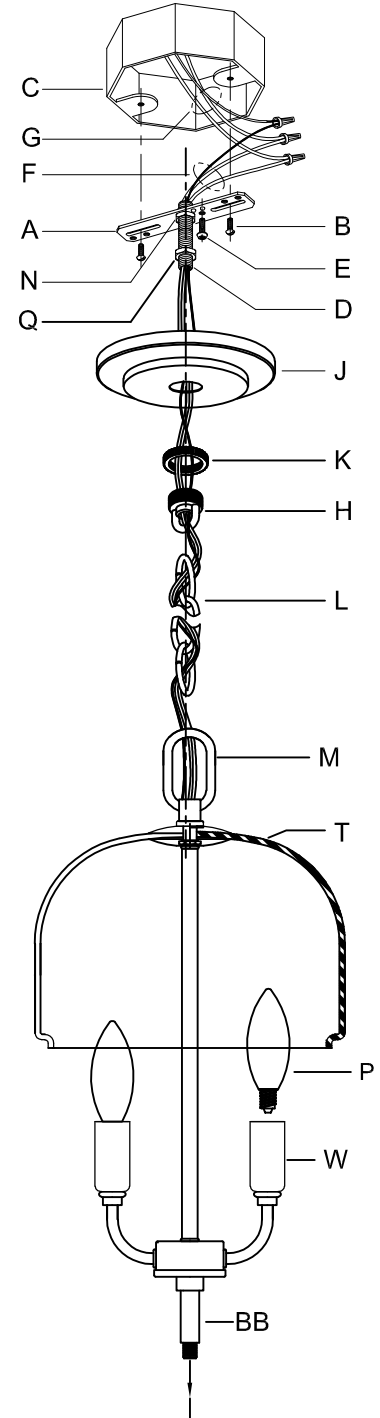

CAUTION: Read instructions carefully and turn electricity off at main circuit breaker panel before beginning installation.

500156

WARNING - If any Special Control Devices are used with this Fixture, Follow the Instructions Carefully to assure full compliance with N.E.C. requirements. If there are any questions, contact a Qualified Electrical Contractor.
CAUTION - All glass is fragile, use care when handling Glass component(s) and or Lamp(s).

CANOPY MOUNTING & WIRE CONNECTION ASSEMBLY STEPS:

1. D,E → A
2. B,A → C
3. N,Q,H → D
4. Q → H (TO LOCK) (À VERROUILLER) (APRETAR)
5. F → M
6. L → M
7. J,K → L
8. L → H
9. F → L,K,J,H,D
10. F → G
11. J,K → H

ADJUST HEIGHT WITH "D"
 N → A (TO LOCK)
 RÉGLEZ LA HAUTEUR AVEC "D"
 N → A (À VERROUILLER)
 AJUSTA LA ALTURA CON "D"
 N → A (APRETAR)

FIXTURE ASSEMBLY STEPS:

1. P → W
2. U,X,CC,DD,Y,Z → BB
3. AA → BB

B, C, G & P
 (NOT FURNISHED)
 (NO INCLUIDA)
 (NON FOURNIE)

MISE EN GARDE - Le verre est toujours fragile; maniez le(s) composant(s) et/ou l' (les) ampoule(s) avec prudence.

Instrucciones de ensamblaje e instalación

PRECAUCIÓN: Lea cuidadosamente las instrucciones y desconecte la electricidad del cortacircuitos principal antes de iniciar la instalación.