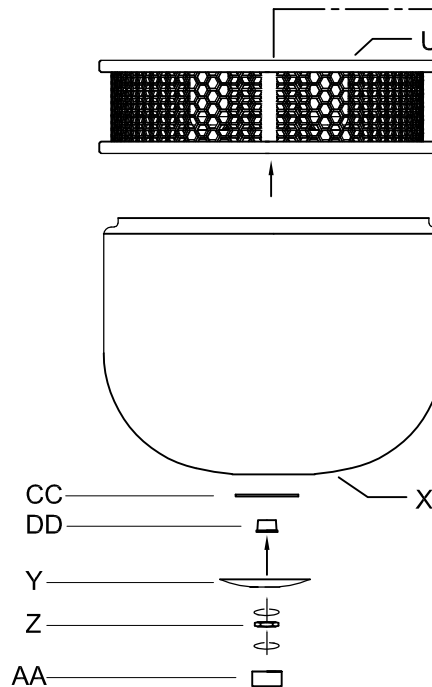

CAUTION: Read instructions carefully and turn electricity off at main circuit breaker panel before beginning installation.

500156

WARNING - If any Special Control Devices are used with this Fixture, Follow the Instructions Carefully to assure full compliance with N.E.C. requirements. If there are any questions, contact a Qualified Electrical Contractor.
CAUTION - All glass is fragile, use care when handling Glass component(s) and or Lamp(s).

CANOPY MOUNTING & WIRE CONNECTION ASSEMBLY STEPS:

1. D,E → A
2. B,A → C
3. N,Q,H → D
4. Q → H (TO LOCK) (À VERROUILLER) (APRETAR)
5. F → M
6. L → M
7. J,K → L
8. L → H
9. F → L,K,J,H,D
10. F → G
11. J,K → H

ADJUST HEIGHT WITH "D"
 N → A (TO LOCK)
 RÉGLEZ LA HAUTEUR AVEC "D"
 N → A (À VERROUILLER)
 AJUSTA LA ALTURA CON "D"
 N → A (APRETAR)

FIXTURE ASSEMBLY STEPS:

1. P → W
2. U,X,CC,DD,Y,Z → BB
3. AA → BB

B, C, G & P
 (NOT FURNISHED)
 (NO INCLUIDA)
 (NON FOURNIE)