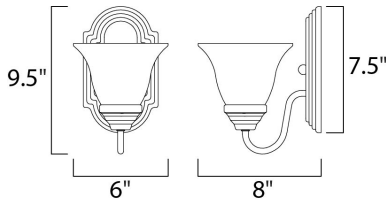

MEASUREMENTS

DIMENSION : 6." W x 9.5" H x 8." Ext
 MAX OAH : 5." W x 7.5" H
 HANGING WEIGHT : 1.7 lb

LAMPING

INPUT VOLTAGE : 120V
 LUMENS : 1,150 Rated (0 Del.)
 BULB : 1 x 60W (NOT INCLUDED), 60W Total
 DIMMABLE : Dimmable