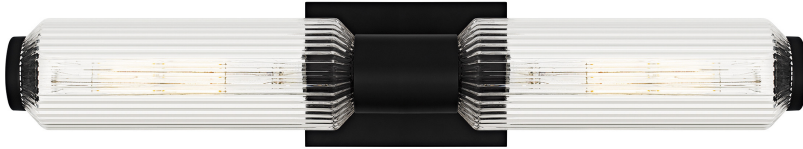

HWS8524MBK

Hawes 2-Light Matte Black Bath Light
Matte Black

QUOIZEL
LIGHTING

DIMENSIONS

Dimensions: 23.50" W x 4.50" H x 5.00" D

Backplate Dimensions: 4.50"H x 6.25"W

HCWO: 2.25"

Weight: 3.15 lbs

DETAILS

Material: STEEL

Glass/Shade Description: Clear Ribbed Glass
- Glass - Ribbed

LAMPING

Light Source: Socketed

Bulb Included: No

Bulb Type: Medium Base

Bulb Quantity: 2

Watts per Bulb: 60

LED Wattage Equivalent: 15W

ELECTRICAL

Dimmable: Yes

Voltage: 120v

Wire Length: 0.5'

INSTALLATION

Location Rating: Damp